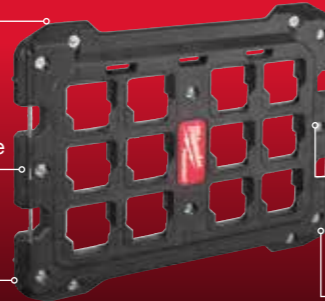

FULLY CUSTOMISE YOUR STORAGE

MOUNTING PLATE

22kg wall mounted weight capacity

Turn the PACKOUT™ into a stationary storage

45kg floor mounted weight capacity

Modular connectivity with all PACKOUT™ components