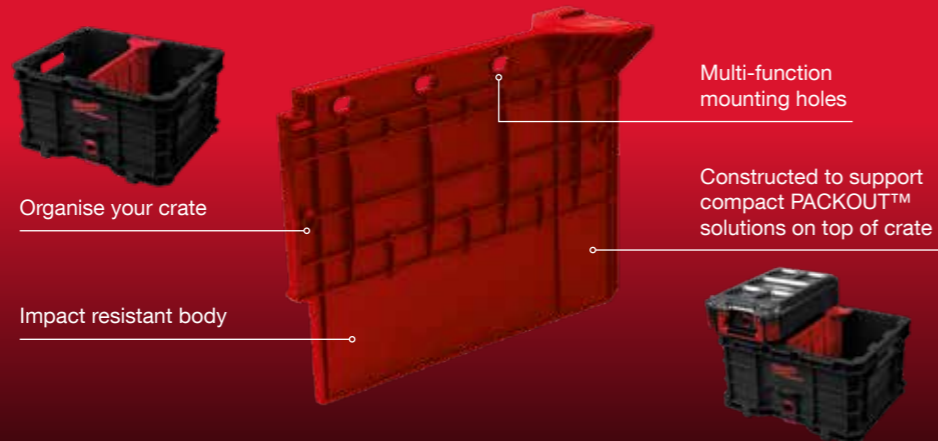

CRATE DIVIDER

IMPACT RESISTANT BASE

DESCRIPTION	ART.#	PRICE (excl VAT)	PRICE (incl VAT)
PACKOUT™ Crate Divider	4932480624	£22.56	£27.07