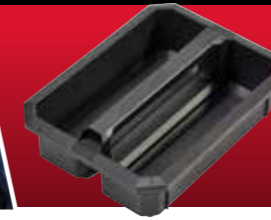

REMOVABLE TRAYS

DESCRIPTION	ART.#	PRICE (excl VAT)	PRICE (incl VAT)
Removable Tray for PACKOUT™ Trolley Box and Large Box	4932478298	£11.84	£14.21