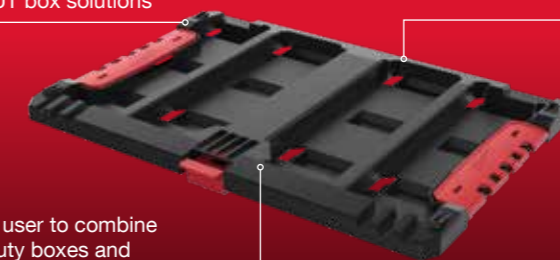

Impact resistant body for jobsite durability

DESCRIPTION	ART.#	PRICE (excl VAT)	PRICE (incl VAT)
PACKOUT™ Adapter HD Box	4932464081	£76.89	£92.27

COMPATIBLE WITH MILWAUKEE® HEAVY DUTY BOX
4932459751